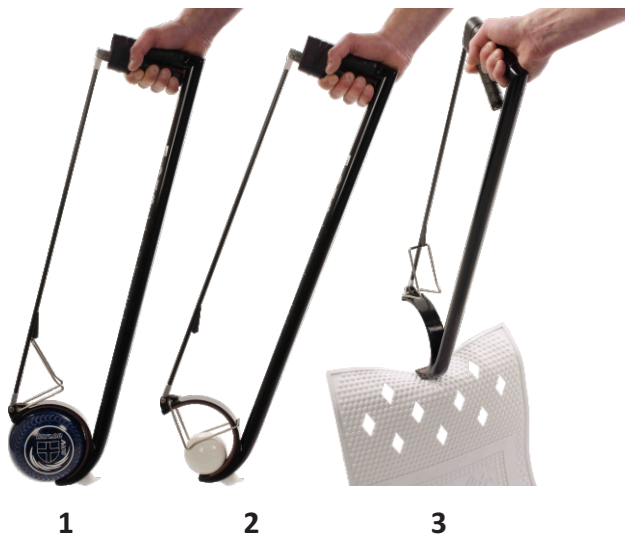

## 3 ways to use your DHB

The "BLACK HACKSAW" Lever Action holds the bowl with easy finger release. Handmade, using super lightweight modern materials such as carbon fibre to provide many hours of trouble-free use.

Bowling Arm is available in 5 sizes and finished with customized rubbers to hold your own sized bowls. The DHB is extremely lightweight and comfortable to use. You will never need to bend over again.

The DHB is the only arm that enables you to pick up your bowls, but also the jack and even your mat.